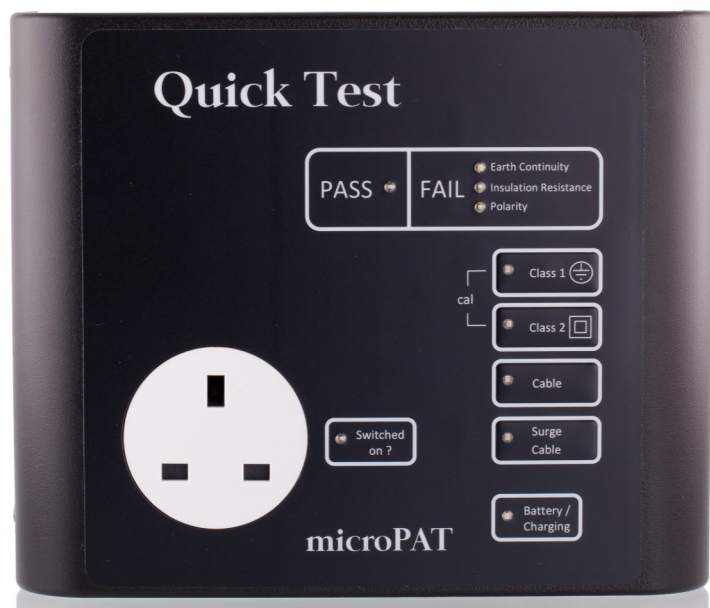

Quick Test

Safety with Simplicity

microPAT - THE simple to use PAT tester

Portable. . .

- Lightweight
- Built in rechargeable battery

Simple to use. . .

One button 'Press To Test':

- Class 1 appliances
- Class 2 appliances
- IEC / extension leads
- Surge protected leads

Feature Packed. . .

- Standard 500V insulation test, automatic 250V for surge protected leads
- Built in user calibration check
- Assesses standard and long extension leads
- Appliance 'switched on' checker

Users. . .

- Schools and colleges
- Shops and offices
- Charity shops
- Care homes
- Landlords
- Construction
- Village Halls / Community Buildings

The microPAT is simple to use, with just four buttons to select the required test.

- Simply press and release the appropriate test button
- Test results are displayed for ten seconds after the test is completed, the microPAT then shuts down automatically
- Job done!

The microPAT has *all* these features as standard, usually found on PAT testers costing much more. . .