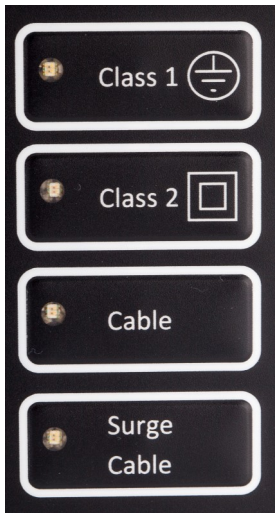

The microPAT is simple to use, with just four buttons to select the required test.

- Simply press and release the appropriate test button
- Test results are displayed for ten seconds after the test is completed, the microPAT then shuts down automatically
- Job done!